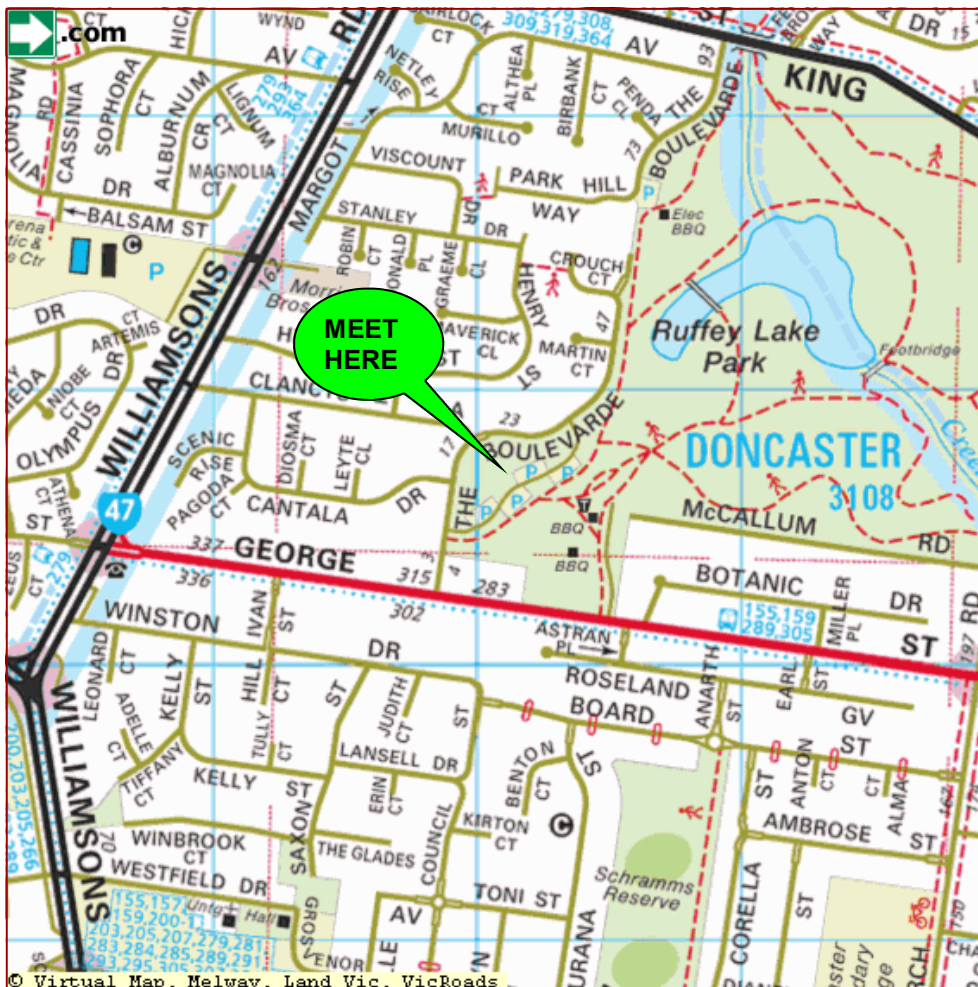

The WSSDCA Inc is having a Social Day at Ruffey Lake Park in Doncaster.

March 28th, 11am onwards

BYO Picnic or BBQ lunch. BBQs are available at the park.

There are off leash areas and dogs are able to go for a swim.

© Virtual Map, Melway, Land Vic, VicRoads